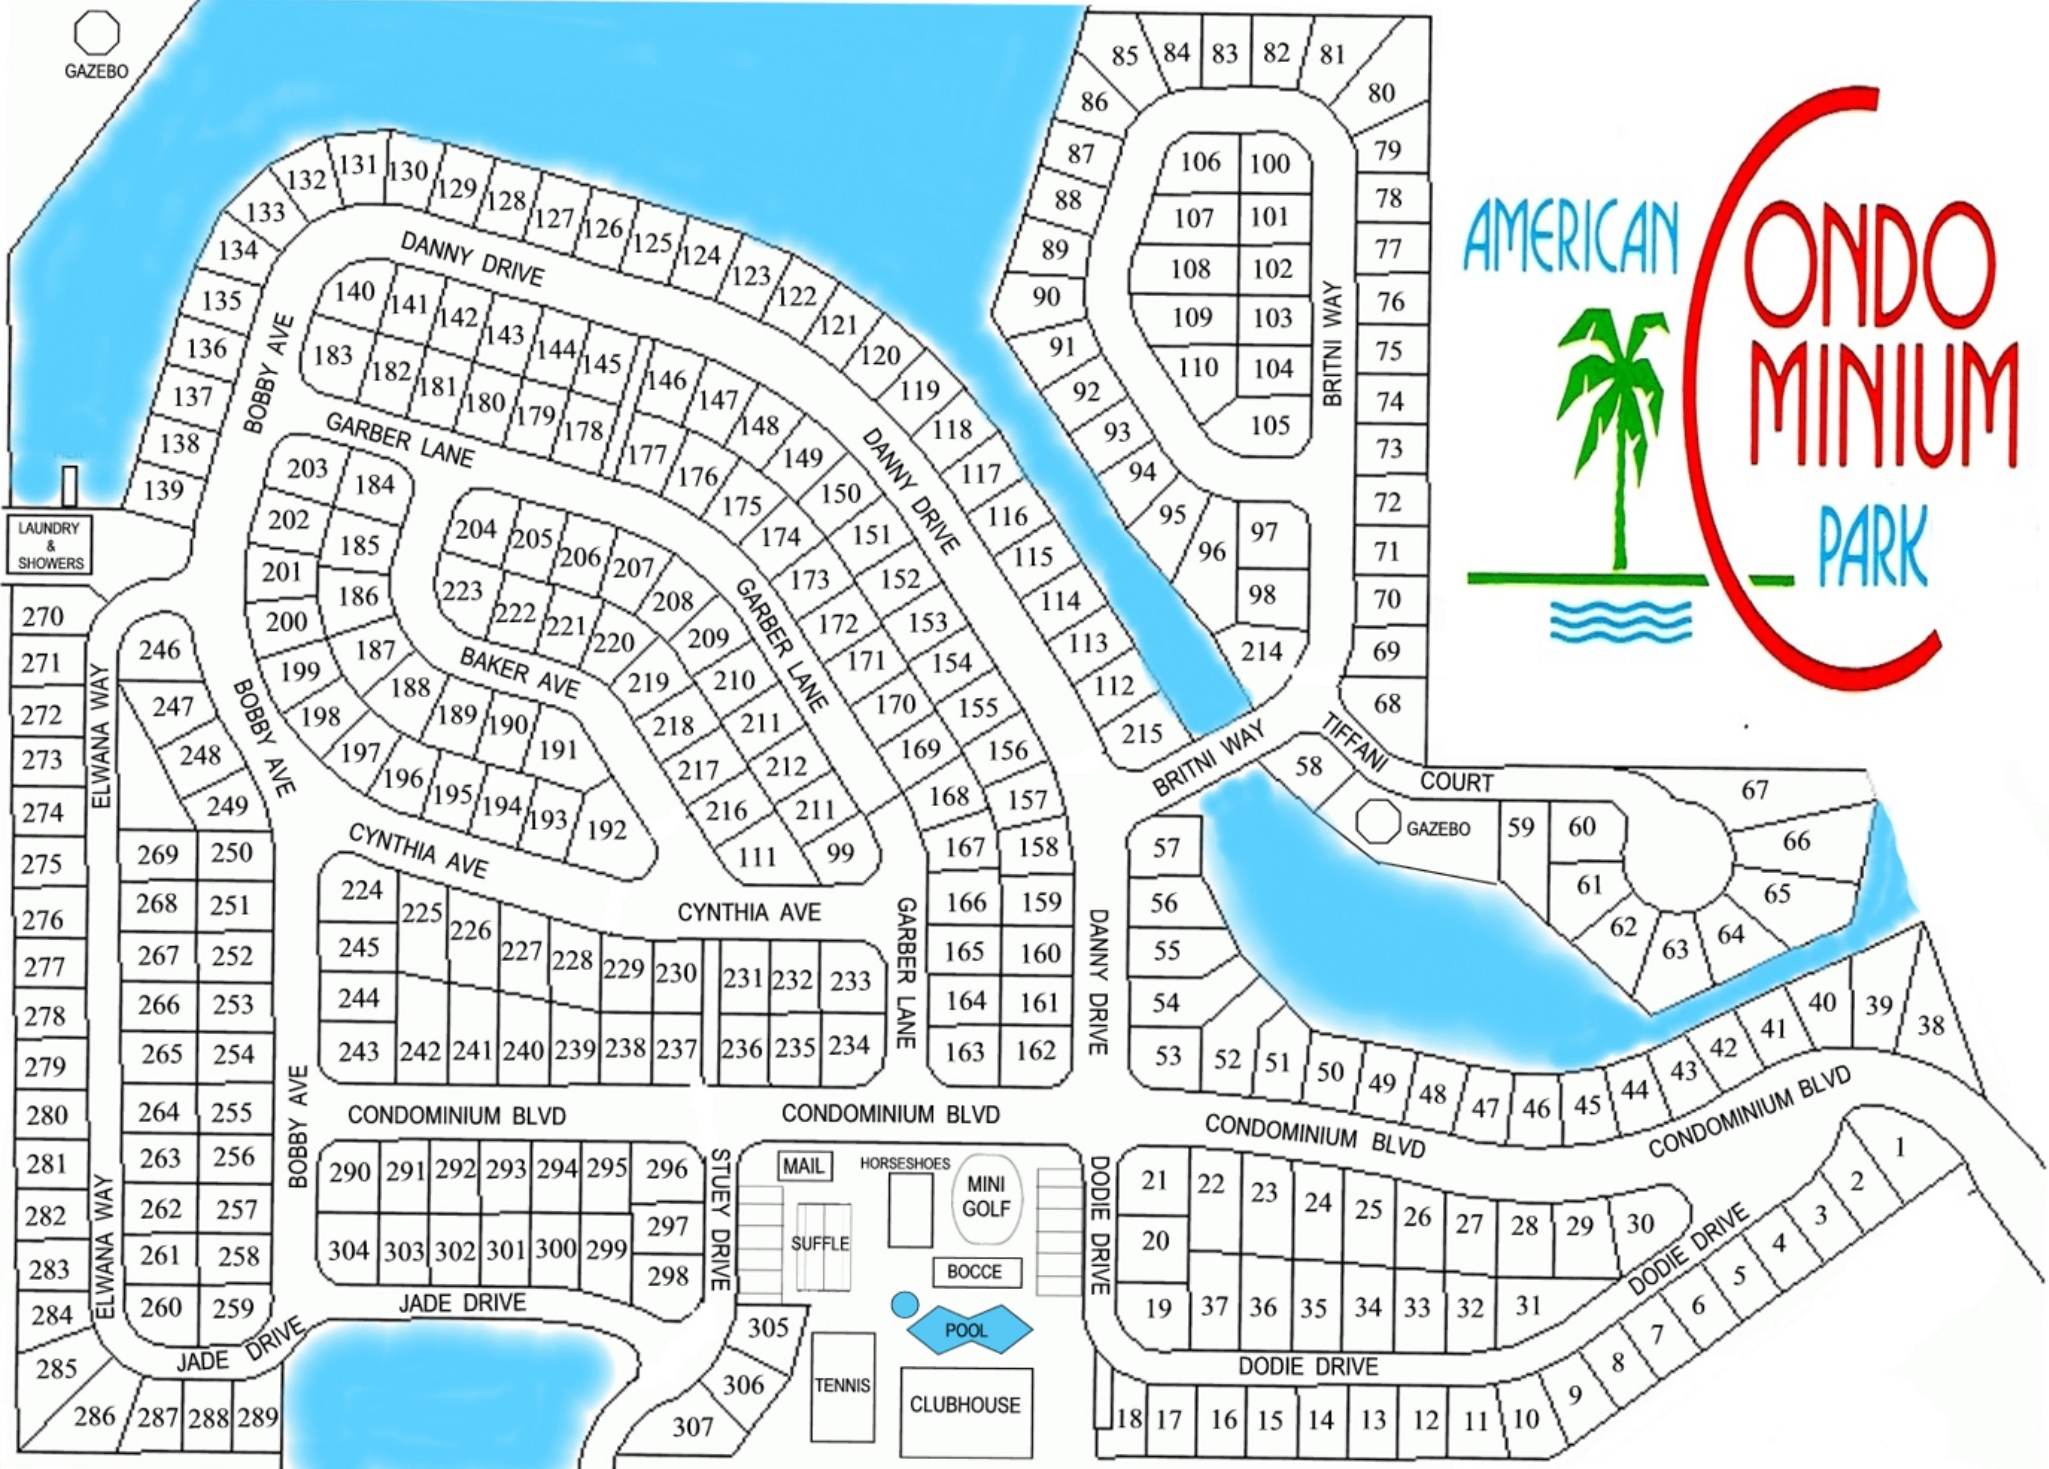

GAZEBO

AMERICAN

CONDO MINIMUM

PARK